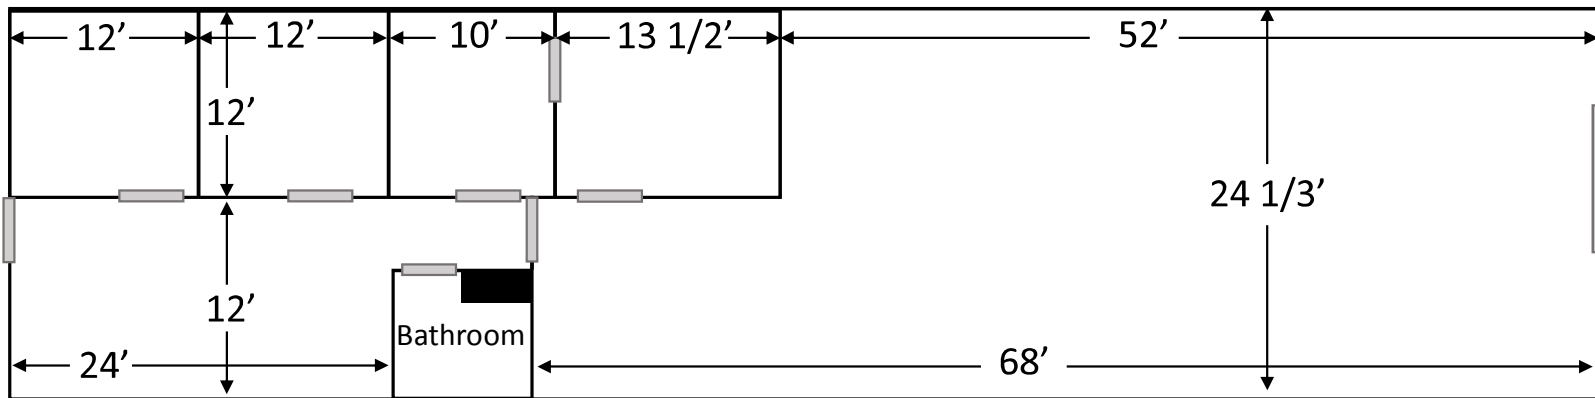

652 Florida Central Parkway
2467 sq ft

Office Space
987 sq ft

Warehouse Space
1480 sq ft